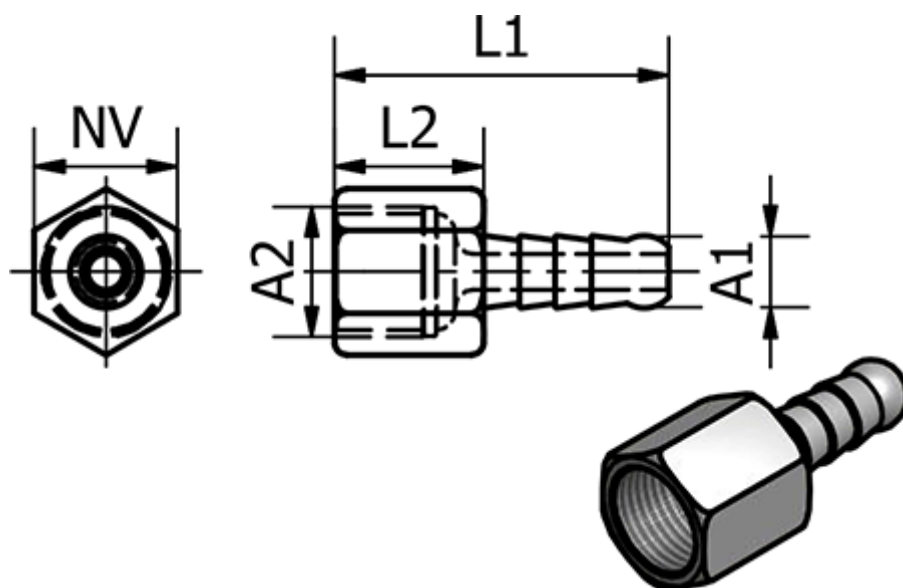

Article number: 58623709N

Description: Tube Connector 237.09-N, Ø12 - G 1/4"
Nickel-plated brass

Measures

Ext. Hose Diameter A1	= 12
L1	= 33
L2	= 10
NV	= 15
Thread A2	= G 1/4"